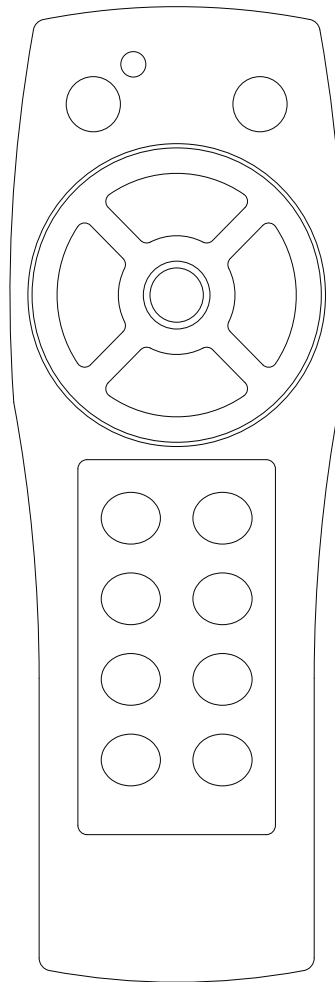

# SE-15

**SE-15**  
Up to 15 keys  
Dimensions (mm.) 115 x 40 x 30  
Rubber keypad  
Partial Keypad Inlay  
Batteries: 2 x AAA  
LED Indicator

Celadon, Inc. - Blank Key Layout