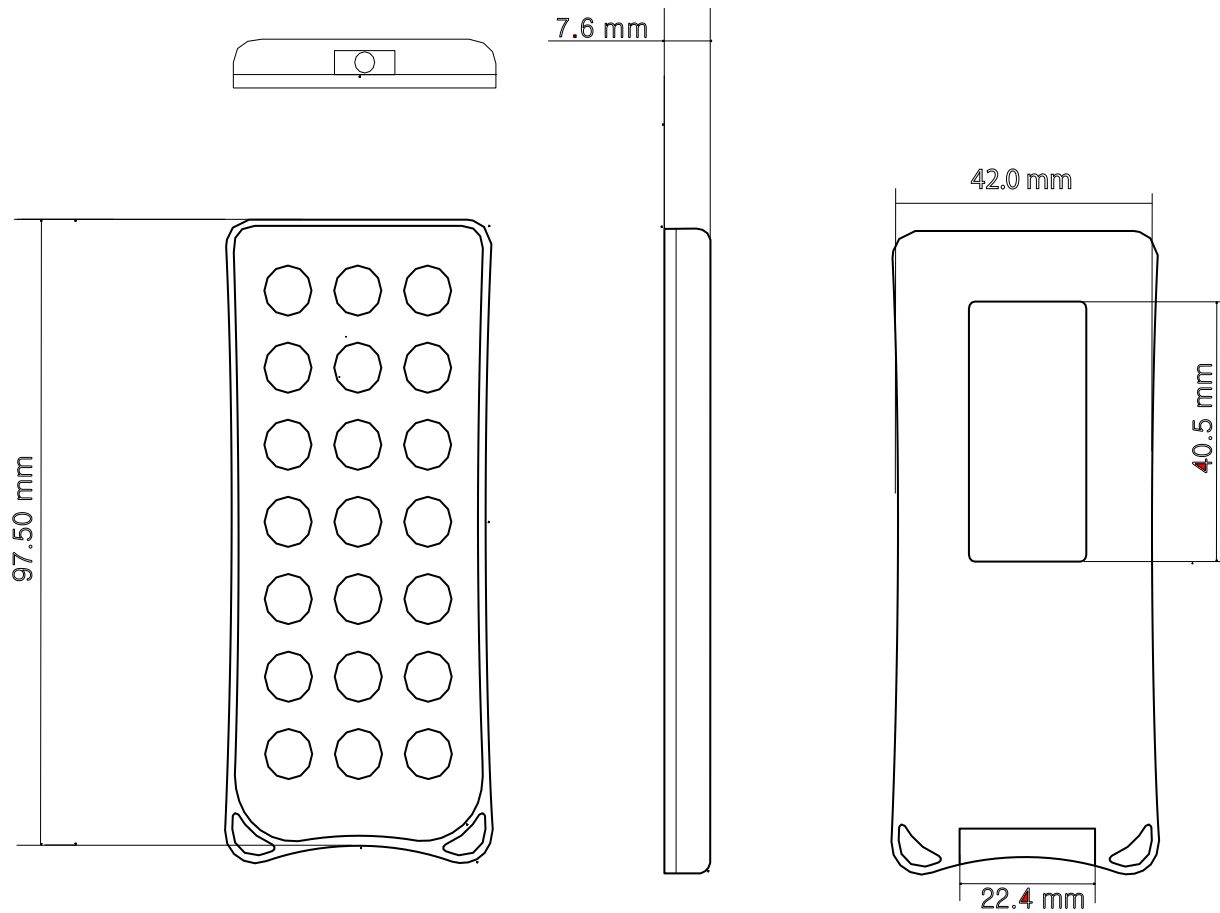

SE-21

SE-21
Up to 21 keys
Dimensions: 97.5 mm x 42.0 mm x 7.6 mm
Membrane keypad
Highly customizable
Batteries: 1 x CR2025