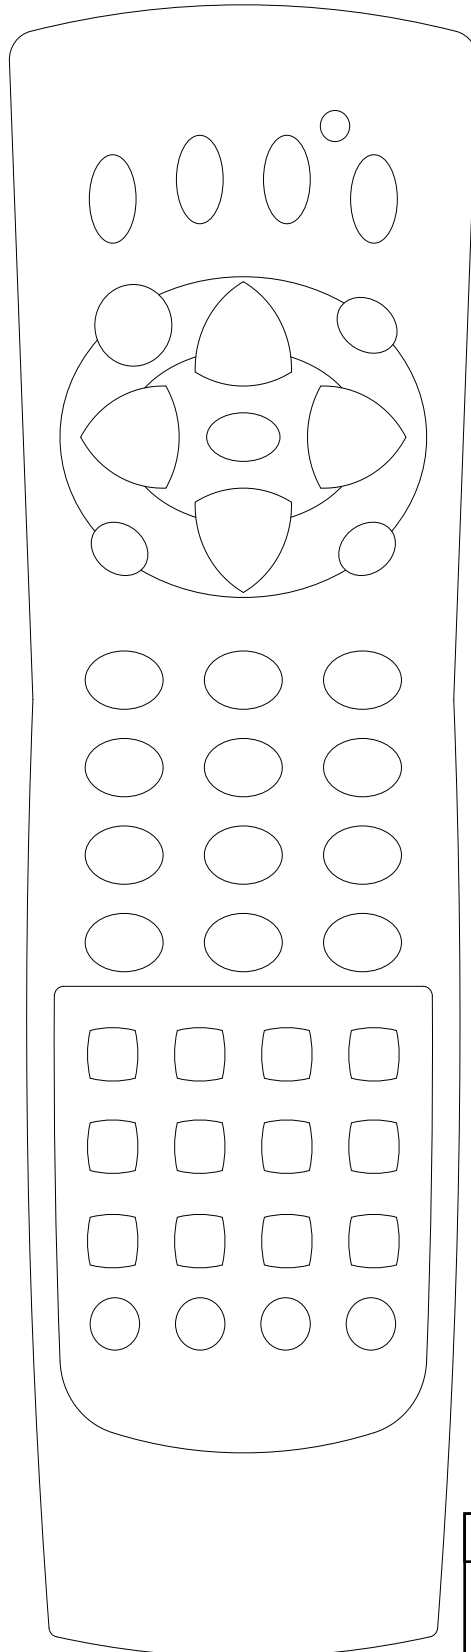

SE-41

SE-41
Up to 41 keys
Dimensions (mm.) 170 x 52 x 28
Rubber Keypad
Partial Inlay
Batteries: 2 x AA
LED Indicator

Celadon, Inc. - Blank Key Layout