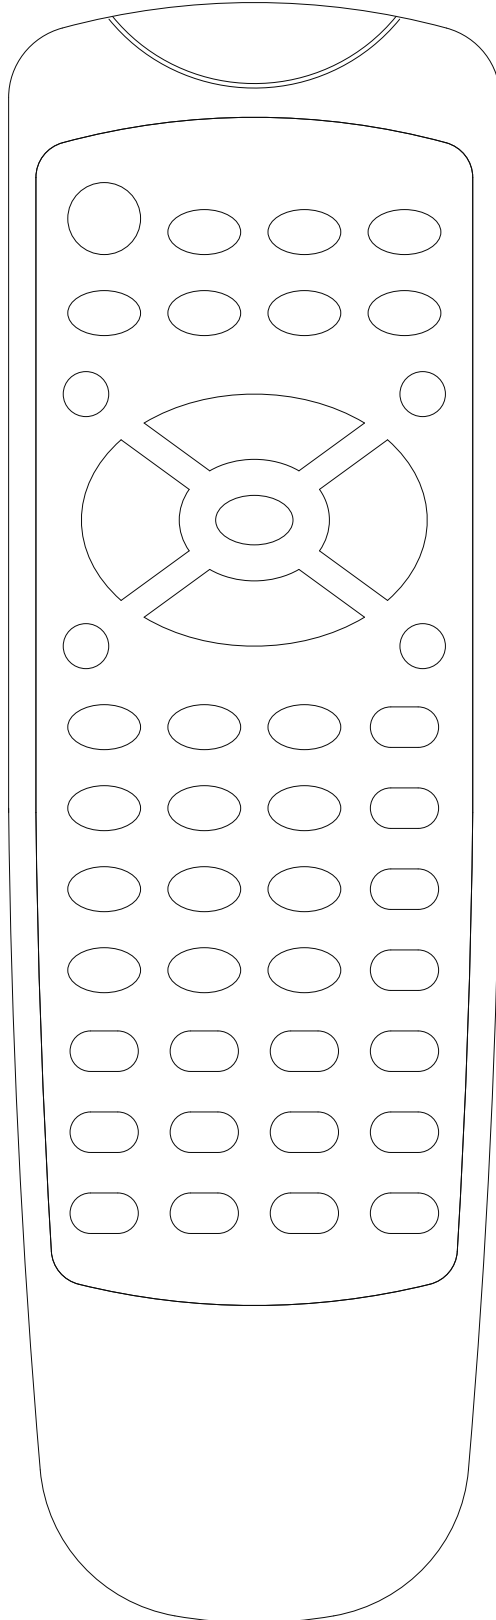

SE-45

SE-45
Up to 45 keys
Dimensions (mm.) 180 x 54 x 29
Rubber Keypad
Keypad Inlay
Batteries: 2 x AAA